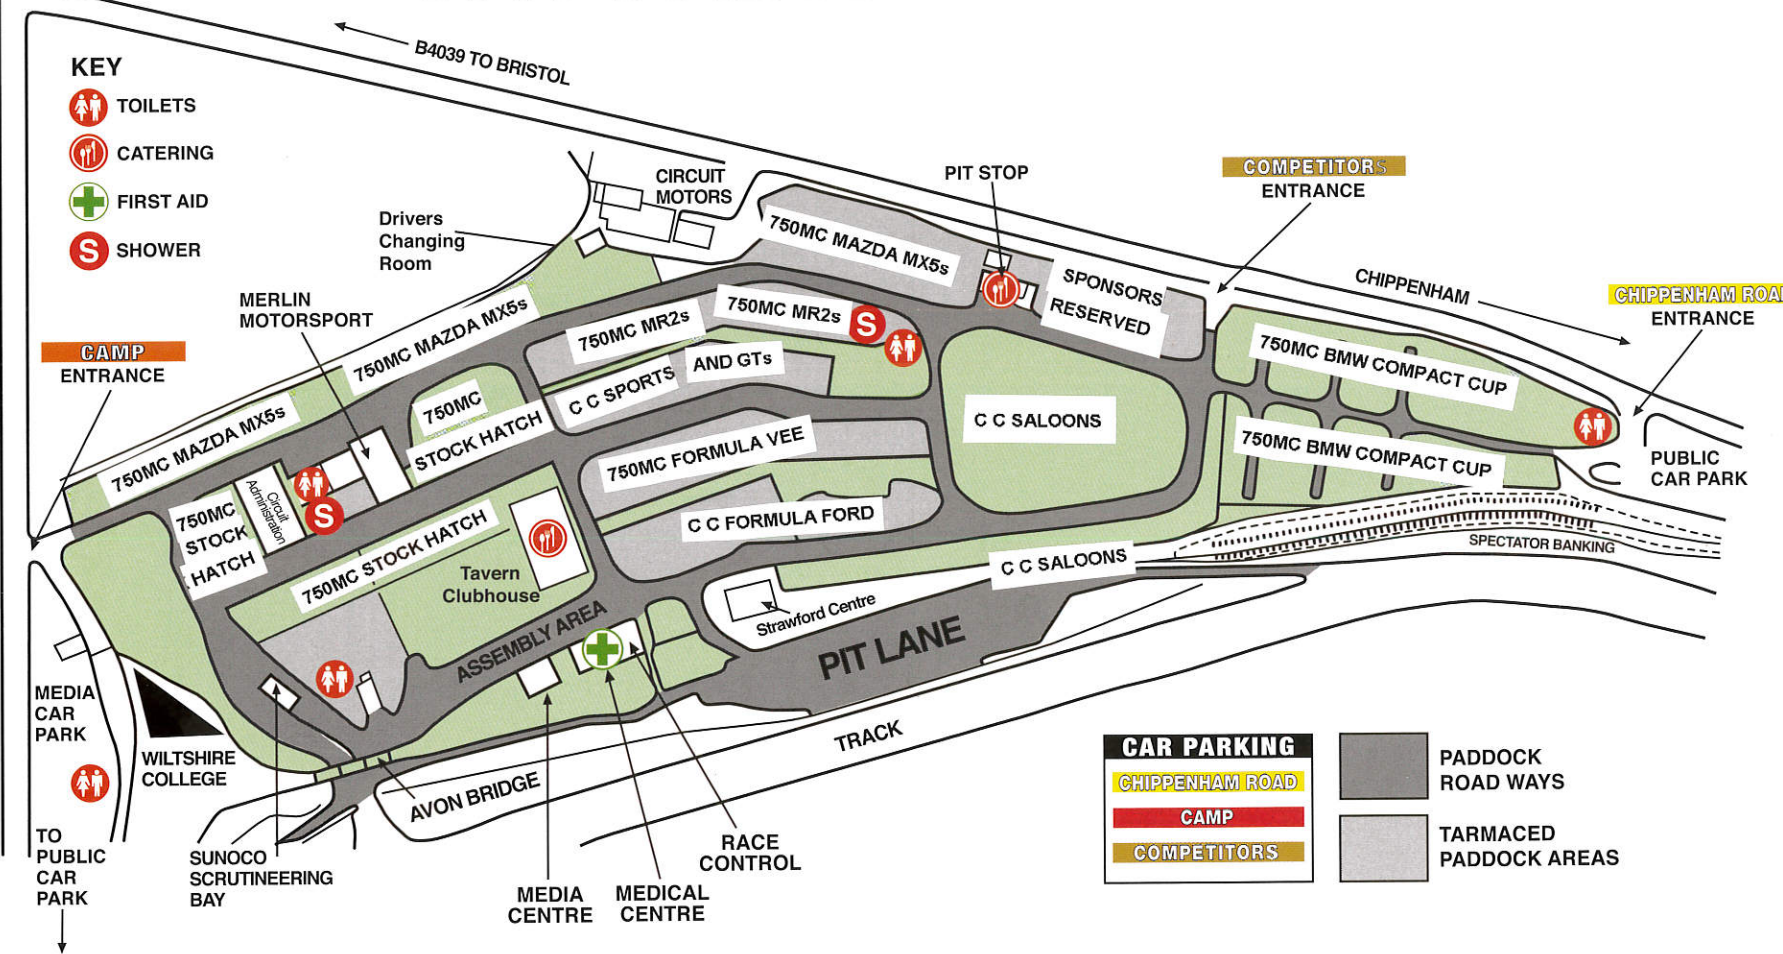

FATHERS (SATUR) DAY RACE MEETING

IN ASSOCIATION WITH 750 MC

SATURDAY 14th JUNE 2014

CIRCUIT
Paddock
MAP

Castle Combe Circuit Ltd
 Phone: 01249 782417 Fax: 01249 782392
WWW.CCRACINGCLUB.CO.UK